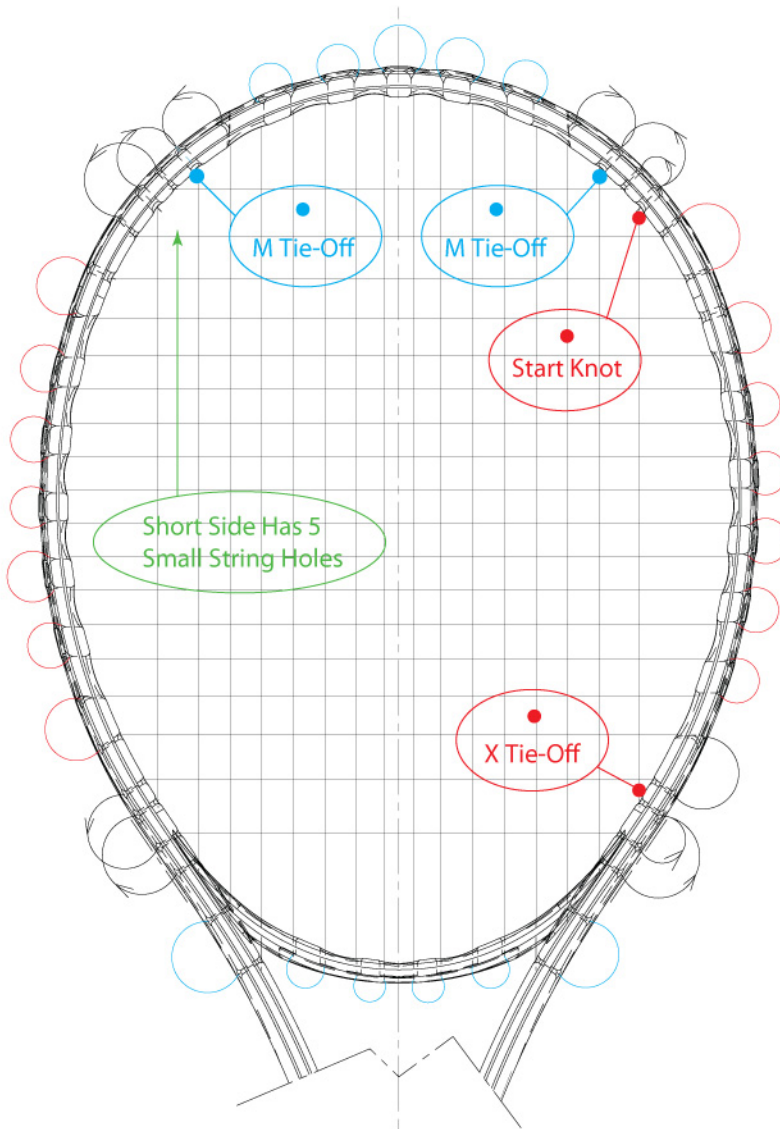

STRINGING INSTRUCTIONS

Specifications

- Headsize: 100 sq in / 645 sq cm
- Swing Weight: 295
- Weight: 10.9 oz / 310 g
- Balance: 12.2 in / 31.0 cm
- Length: 27.0 in / 68.6 cm
- Cross Section: 18-20-18 mm
- String Pattern: 16 x 18
- Power Level: 800
- Item #: 7TY73

String Instructions

Model: TX141A-100

M' String
 Start M's at head. M's skip 8H, 8T.
 No share holes.

X' String
 Start X's at 8H.
 Bottom X: 8T.

Tie Off
 M's at 7H.
 X's at 9H & 9T.