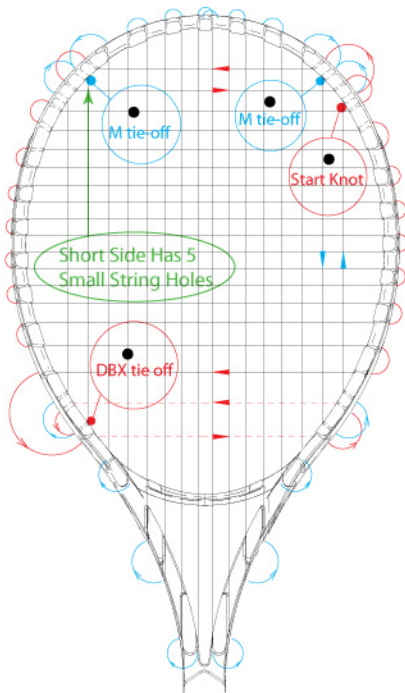

STRINGING INSTRUCTIONS

Specifications

Headsize: 125 sq in / 806 sq cm

Swing Weight: 289

Weight: 8.9 oz / 253 g

Balance: 14.3 in / 36.4 cm

Length: 27.5 in / 69.8 cm

Cross Section: 27-30-27 mm

String Pattern: 16 x 19

Power Level: 1700

Item #: 7TY54

String Instructions

Model: TX175-125

M' String

Start M's at head. M's skip 7H, 9H, 7T and 9T. No share holes.

X' String

Start X's at 7H.

Bottom X: 7T.

Tie Off

M's at 8H

X's at 9T

DBX's at 8T.

prince requires X's to be installed from the top on all racquets. Installing crosses starting from the bottom will void the warranty.