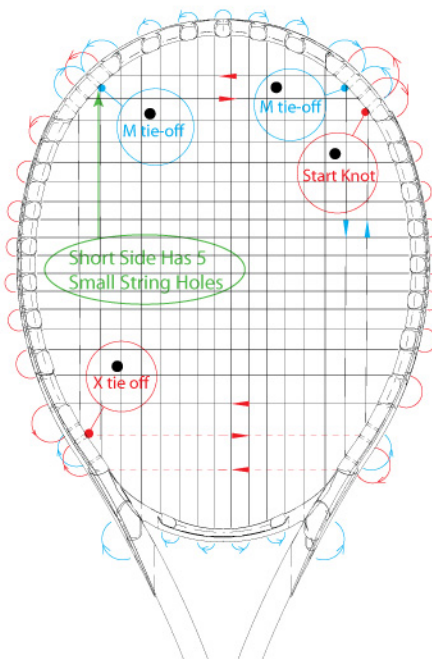

STRINGING INSTRUCTIONS

Specifications

Headsize: 125 sq in / 806 sq cm

Swing Weight: 289

Weight: 8.9 oz / 253 g

Balance: 14.3 in / 36.4 cm

Length: 27.5 in / 69.8 cm

Cross Section: 27-30-27 mm

String Pattern: 16 x 19

Power Level: 1700

Item #: 7TY54

String Instructions

Model: TX175-125

M' String

Start M's at head. M's skip 7H, 9H, 7T and 9T. No share holes.

X' String

Start X's at 7H.

Bottom X: 7T.

Tie Off

M's at 8H

X's at 9T

DBX's at 8T.

prince requires X's to be installed from the top on all racquets. Installing crosses starting from the bottom will void the warranty.