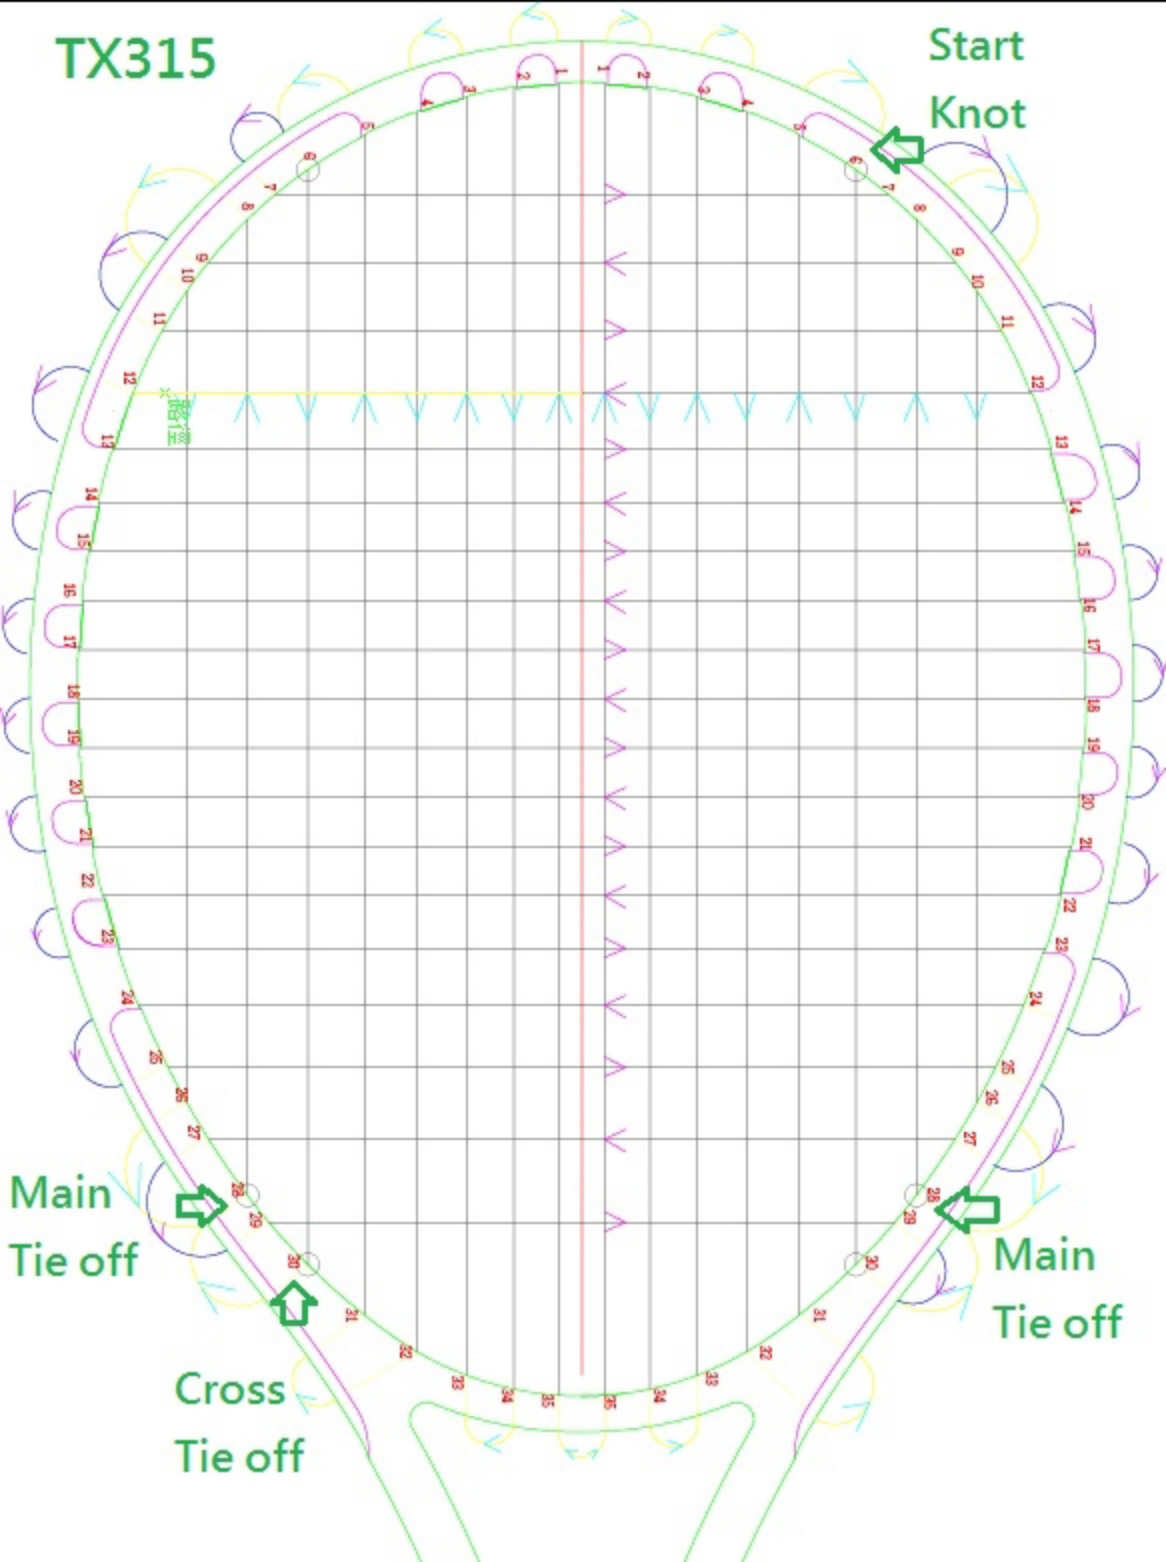

TX315

Start
Knot

Main
Tie off

Cross
Tie off

Main
Tie off