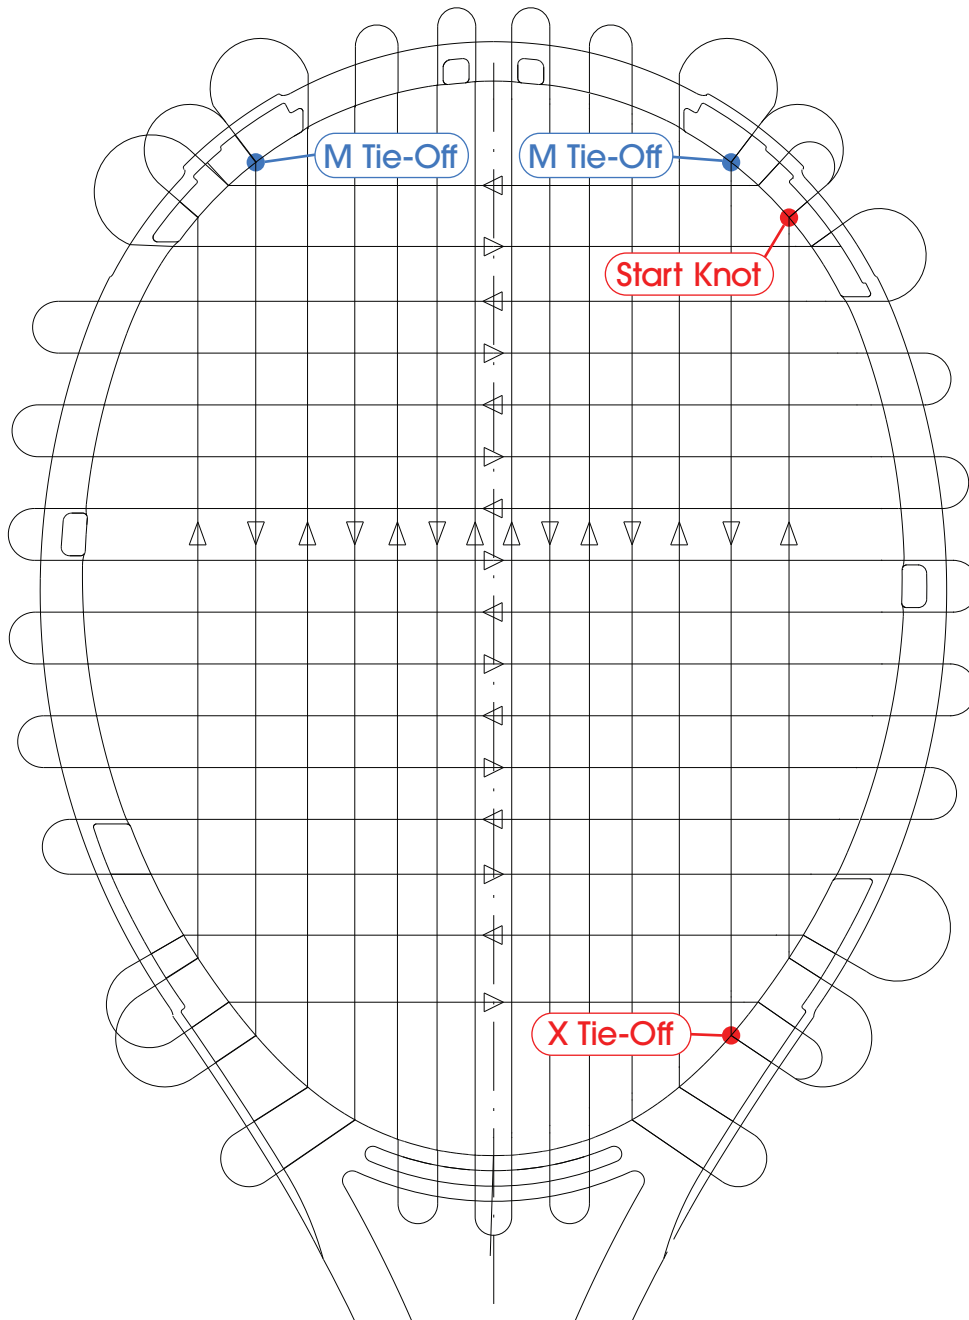

Stringing Instructions - Premier 115L ESP (14 x16)

7T34Z | TX289B-115

prince[®]

Premier 115L ESP Specifications:

Headsize:	115 in ² / 742 cm ²
Weight:	256 g / 9.07 oz unstrung
Balance:	366 mm / 14.4 in
Swing Weight:	282
Length:	27 in / 68.6 cm
String Pattern	14 x 16
Power Level	1600
Item #	7T34Z

1-Piece Stringing

- Length:** 39' LGHT x 10' SS
- Mains:** Start M's at Throat. Skip 7H, 7T, No shared holes
- Xcrosses:** Start X's at 7H. Bottom X: 7T
- Tie Off:** M's at 6H. X's at 6T

2-Piece Stringing

- Length:** 21' mains x 18' crosses
- Mains:** Start M's at Throat. Skip 7H, 7T, No shared holes
- Xcrosses:** Start X's at 7H. Bottom X: 7T
- Tie Off:** M's at 6H. X's at 8H and 6T

Requires X's to be installed from the top on all racquets. Installing crosses starting from the bottom will void the warranty. Refer to the attached pdf of stringing instructions for each string recommendation.